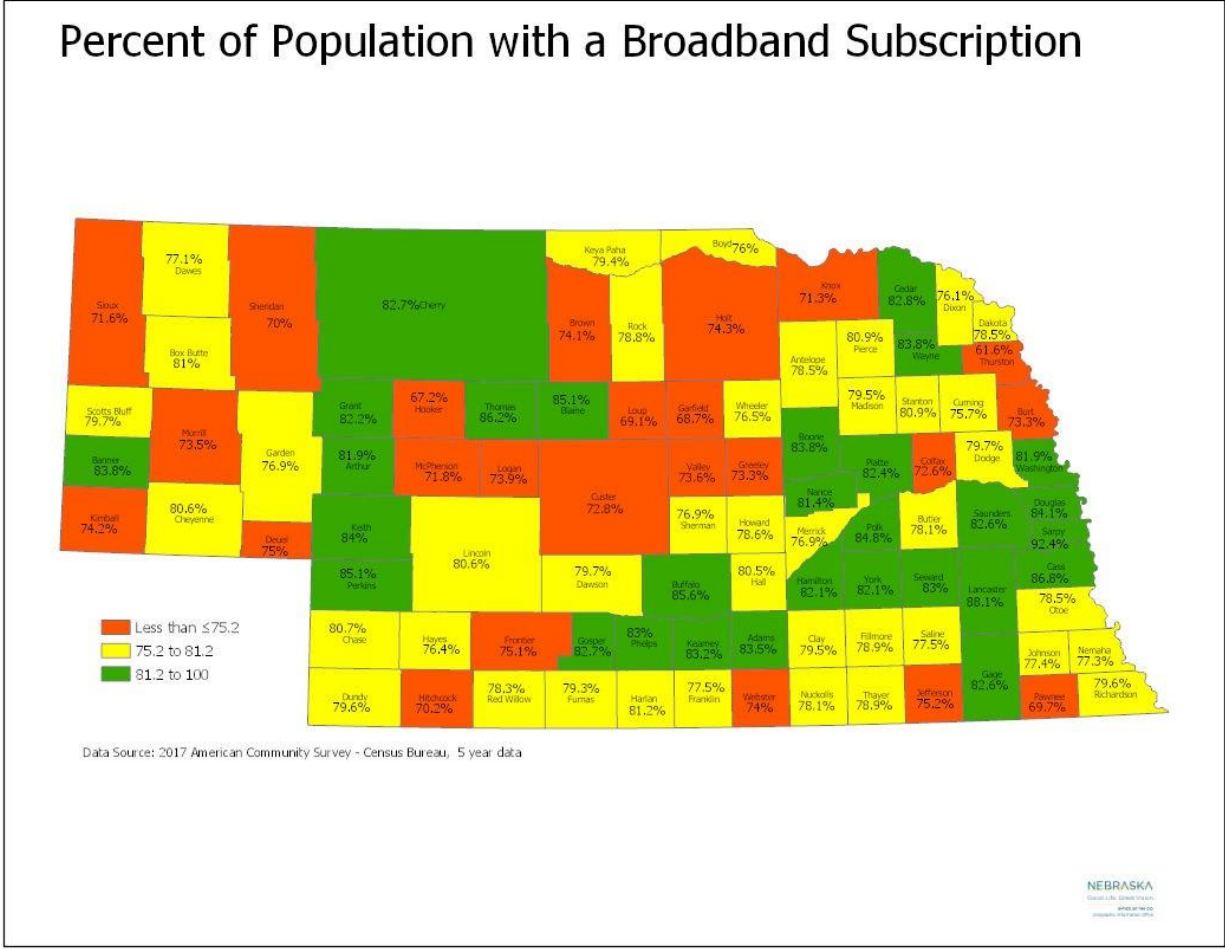

Figure 1
Percent Population with Broadband Internet Subscription by Nebraska Counties
2017

Source: U.S. Census Bureau 2017 American Community Survey 5-Year Data available at <https://factfinder.census.gov/>

Table 4
Percent Population and Under 18 with Broadband Internet Subscription by County
Ranked by Population with Broadband Internet Subscription
2017

Geography	Percent Broadband Internet Subscription; Estimate; Total population in households	Margin of Error	Percent Broadband Internet Subscription; Estimate; AGE - Under 18 years	Margin of Error
Sarpy County, Nebraska	92.4	0.5	95.9	0.7
Lancaster County, Nebraska	88.1	0.7	91.1	1.3
Cass County, Nebraska	86.8	1.4	90.2	2.2
Thomas County, Nebraska	86.2	4.3	98.5	2.0
Buffalo County, Nebraska	85.6	1.5	91.7	2.1
Blaine County, Nebraska	85.1	6.2	91.5	10.7
Perkins County, Nebraska	85.1	4.7	88.6	9.5
Polk County, Nebraska	84.8	2.4	92.7	3.5
Douglas County, Nebraska	84.1	0.5	86.0	0.9
Keith County, Nebraska	84.0	2.7	96.4	2.1
Banner County, Nebraska	83.8	6.0	95.3	5.2
Boone County, Nebraska	83.8	2.6	93.5	4.6
Wayne County, Nebraska	83.8	3.7	89.9	6.0
Adams County, Nebraska	83.5	1.6	91.0	3.2
Kearney County, Nebraska	83.2	3.3	93.0	4.1
Phelps County, Nebraska	83.0	2.7	89.6	5.6
Seward County, Nebraska	83.0	2.1	89.5	3.1
Cedar County, Nebraska	82.8	1.9	93.8	2.8
Cherry County, Nebraska	82.7	3.7	92.8	4.1
Gosper County, Nebraska	82.7	3.7	93.7	5.2
Gage County, Nebraska	82.6	1.5	95.1	1.8
Saunders County, Nebraska	82.6	1.4	91.1	2.0
Platte County, Nebraska	82.4	1.8	90.2	2.9
Grant County, Nebraska	82.2	4.2	100.0	12.2
Hamilton County, Nebraska	82.1	3.3	83.1	6.5
York County, Nebraska	82.1	2.7	88.9	4.6
Arthur County, Nebraska	81.9	4.7	97.7	2.3
Washington County, Nebraska	81.9	3.3	81.0	7.9
Nance County, Nebraska	81.4	3.0	98.8	1.3
Harlan County, Nebraska	81.2	3.2	95.5	3.7
Box Butte County, Nebraska	81.0	4.0	83.9	7.4
Pierce County, Nebraska	80.9	2.7	91.3	4.4
Stanton County, Nebraska	80.9	3.2	89.8	4.9
Chase County, Nebraska	80.7	4.8	86.3	8.5